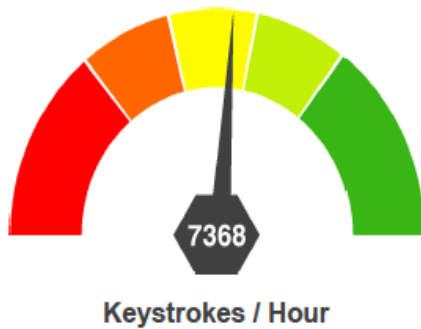

Alphanumeric Data Entry Skills Test Report

Candidate: Joe Roberts
Hiring Team: People Central Limited
Date: August 12, 2019

Performance Overview

- BELOW AVERAGE
- AVERAGE
- GOOD
- VERY GOOD
- EXCELLENT

Total Number Of Scores:	18244
Average Score:	6063 keystrokes per hour (20 words per minute)
Percentile Ranking:	76