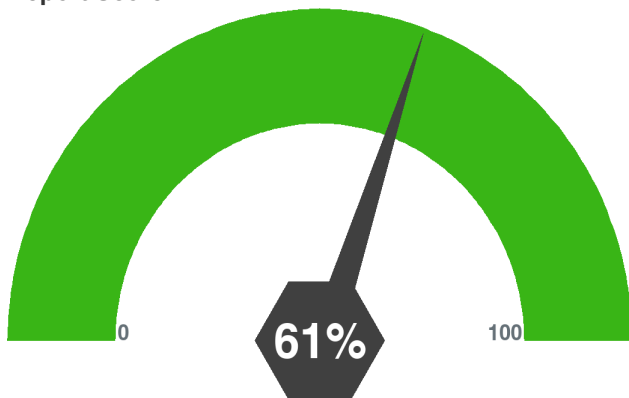

Excel 365 - Intermediate (timed)

Report Name [Redacted]
Email/ID [Redacted]
Date 15/06/2026
Test Version 1.0

eTicket number 1957168363432694330
Issued to [Redacted]
Time 15:46:00
Time Taken 00:22:00

Performance Overview

Report Score

This account's Score (out of 274)

All recorded Scores (out of 125)

Performance Compared to Other Test Takers

Percentile Ranking

Performance Analysis

Topics

ANALYSIS - 2 (total 7)

EDITING - 7 (total 9)

FILE MANAGEMENT - 3 (total 3)

FORMATTING - 7 (total 9)

GRAPHICS - 0 (total 1)

PRINTING - 2 (total 4)