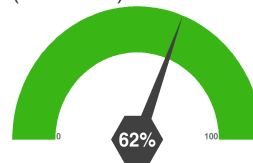

This account's Score (out of 274)